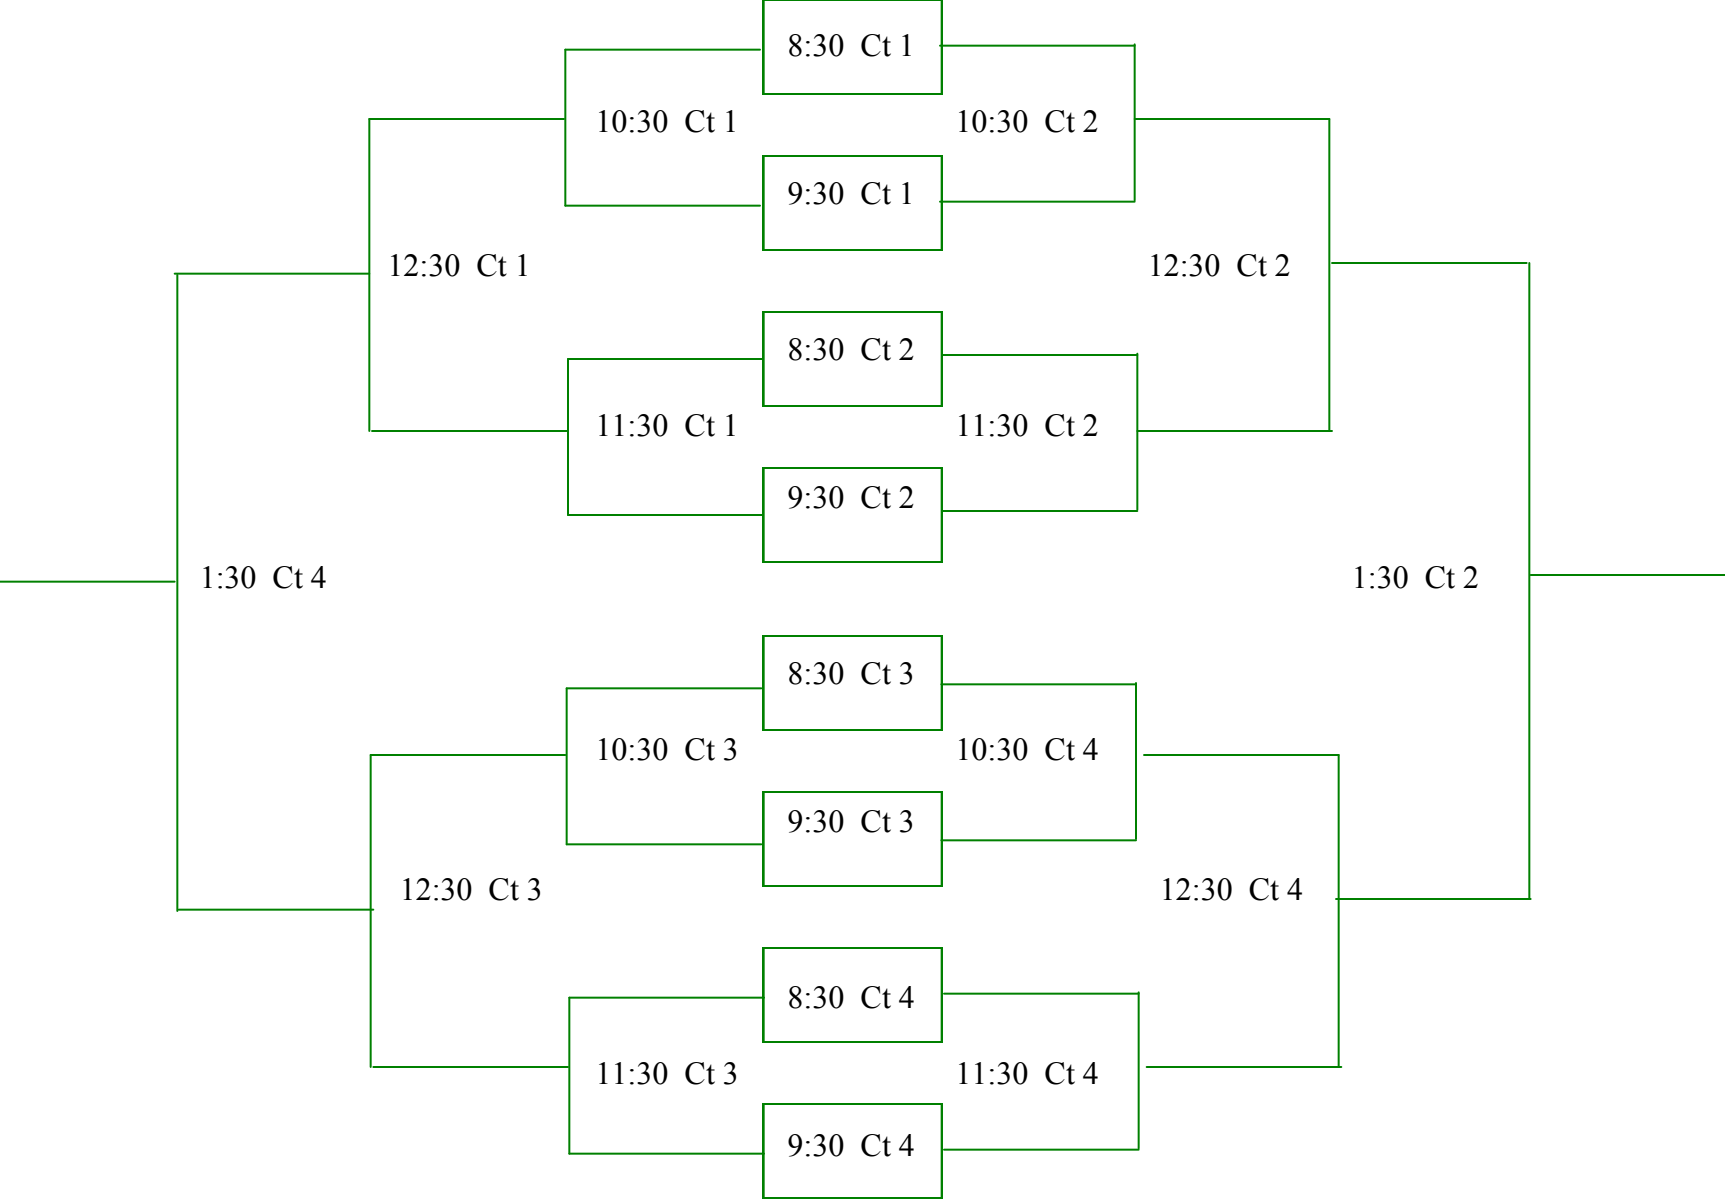

CONSOLATION BRACKET

CHAMPIONSHIP BRACKET

B TEAM BRACKET- PANTHER CLASSIC