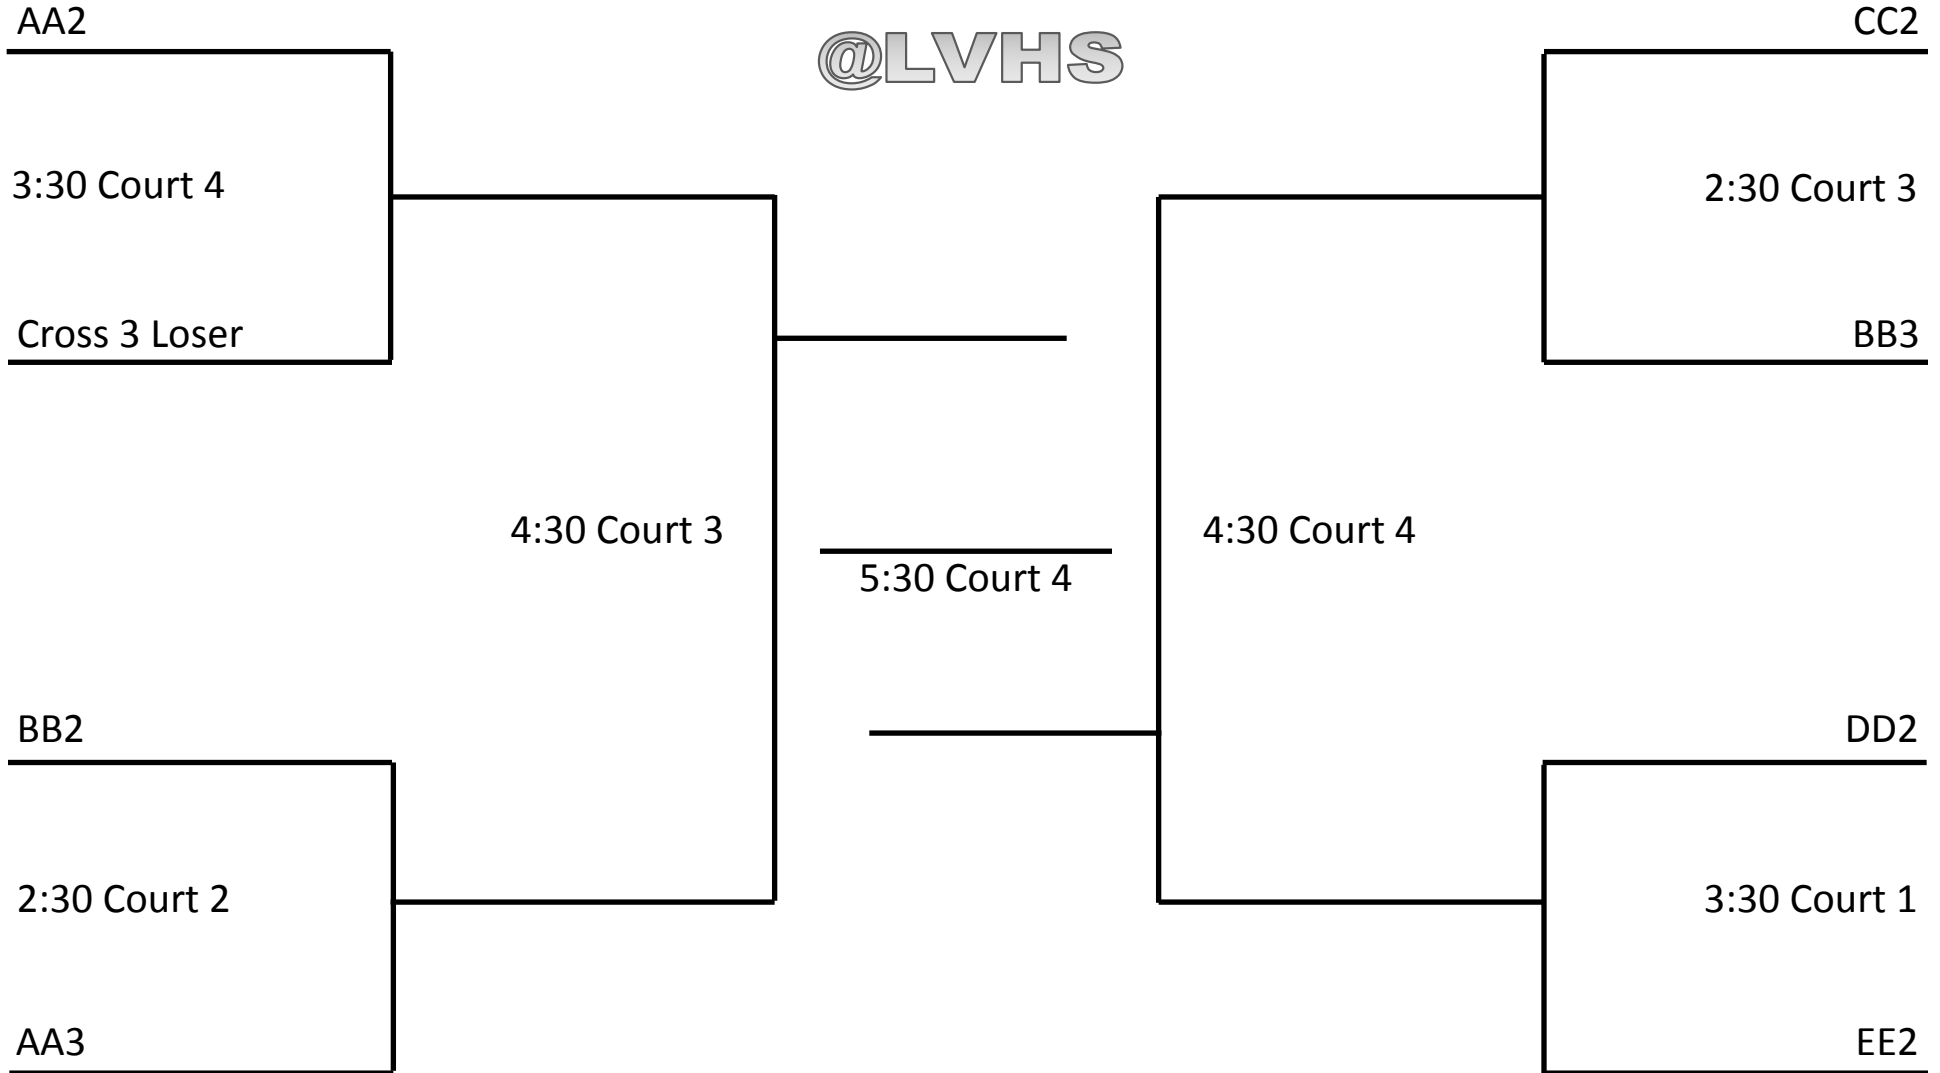

# LVHS Invitational Silver Bracket

@LVHS

\*Loser of previous match will ref next match on same court unless covered by the home school.