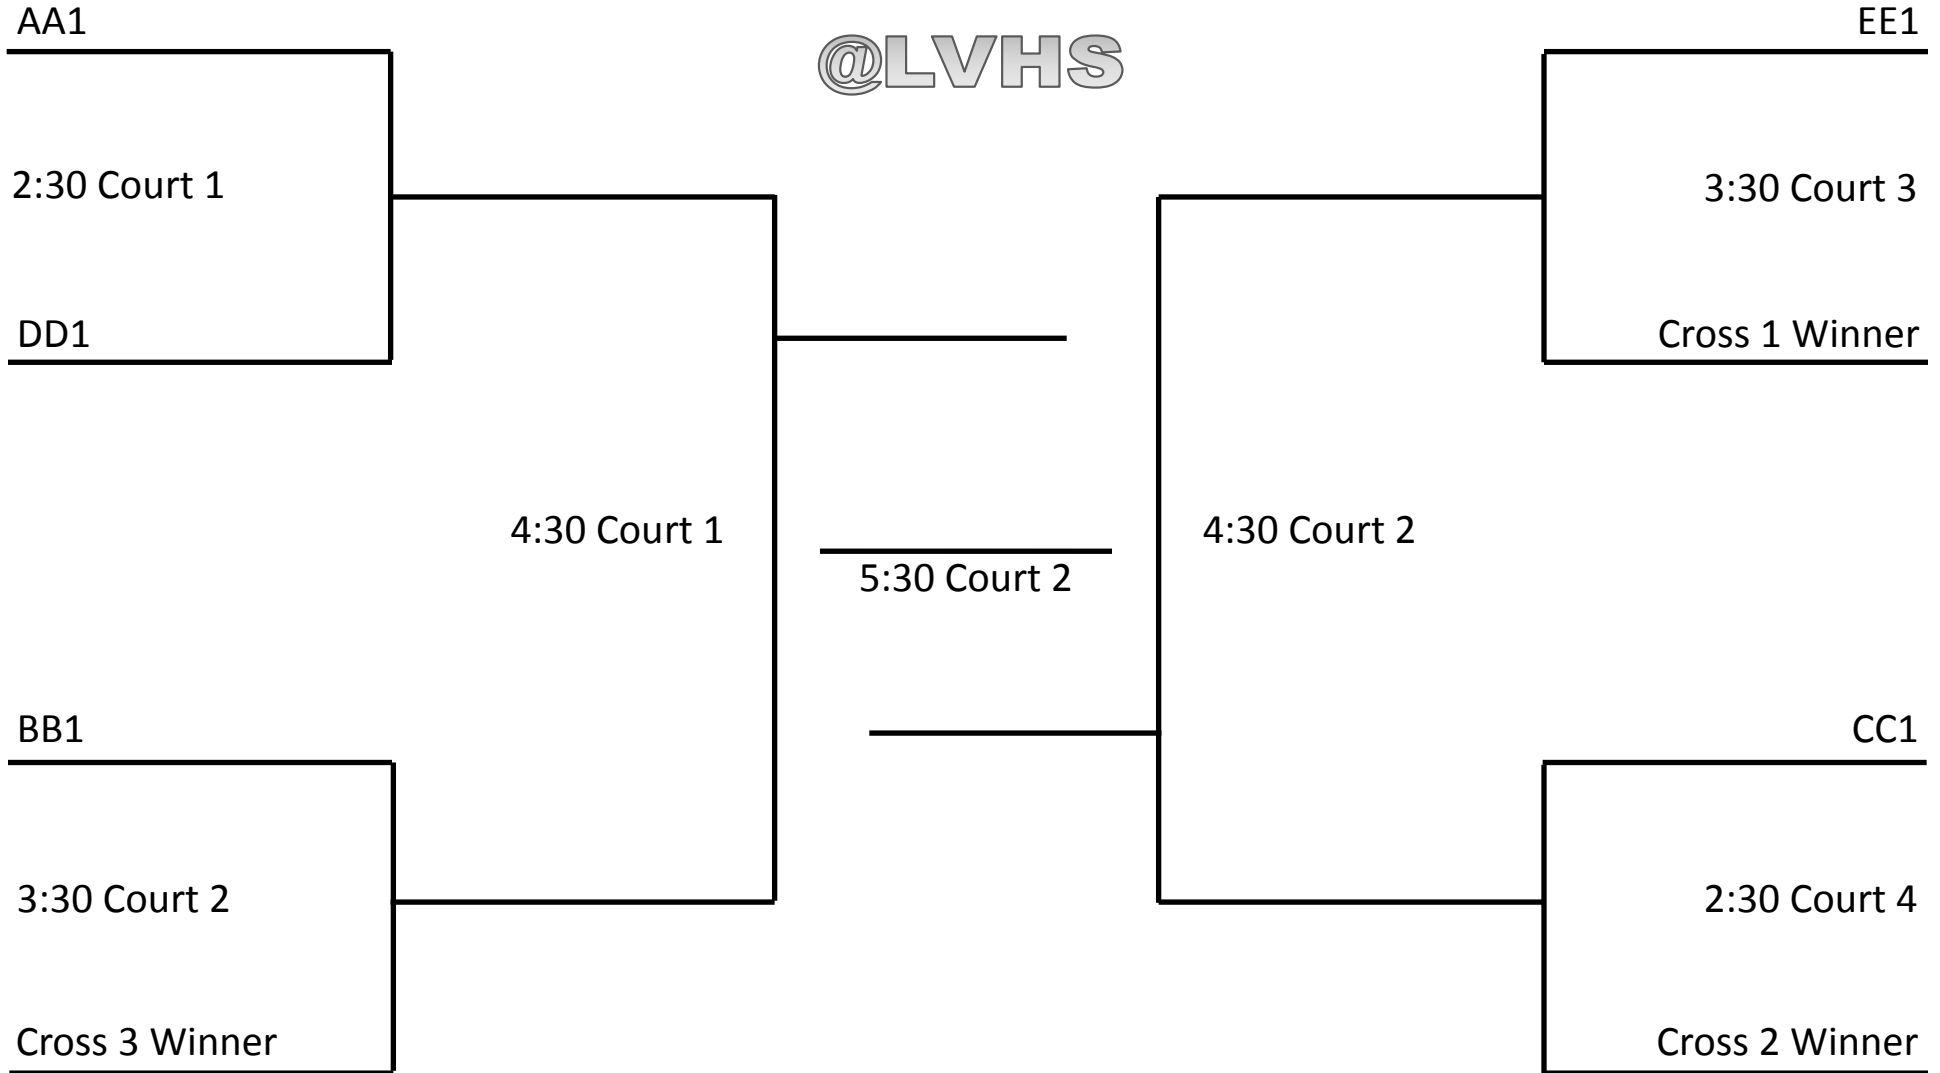

# LVHS Invitational Gold Bracket

@LVHS

\*Loser of previous match will ref next match on same court unless covered by the home school.