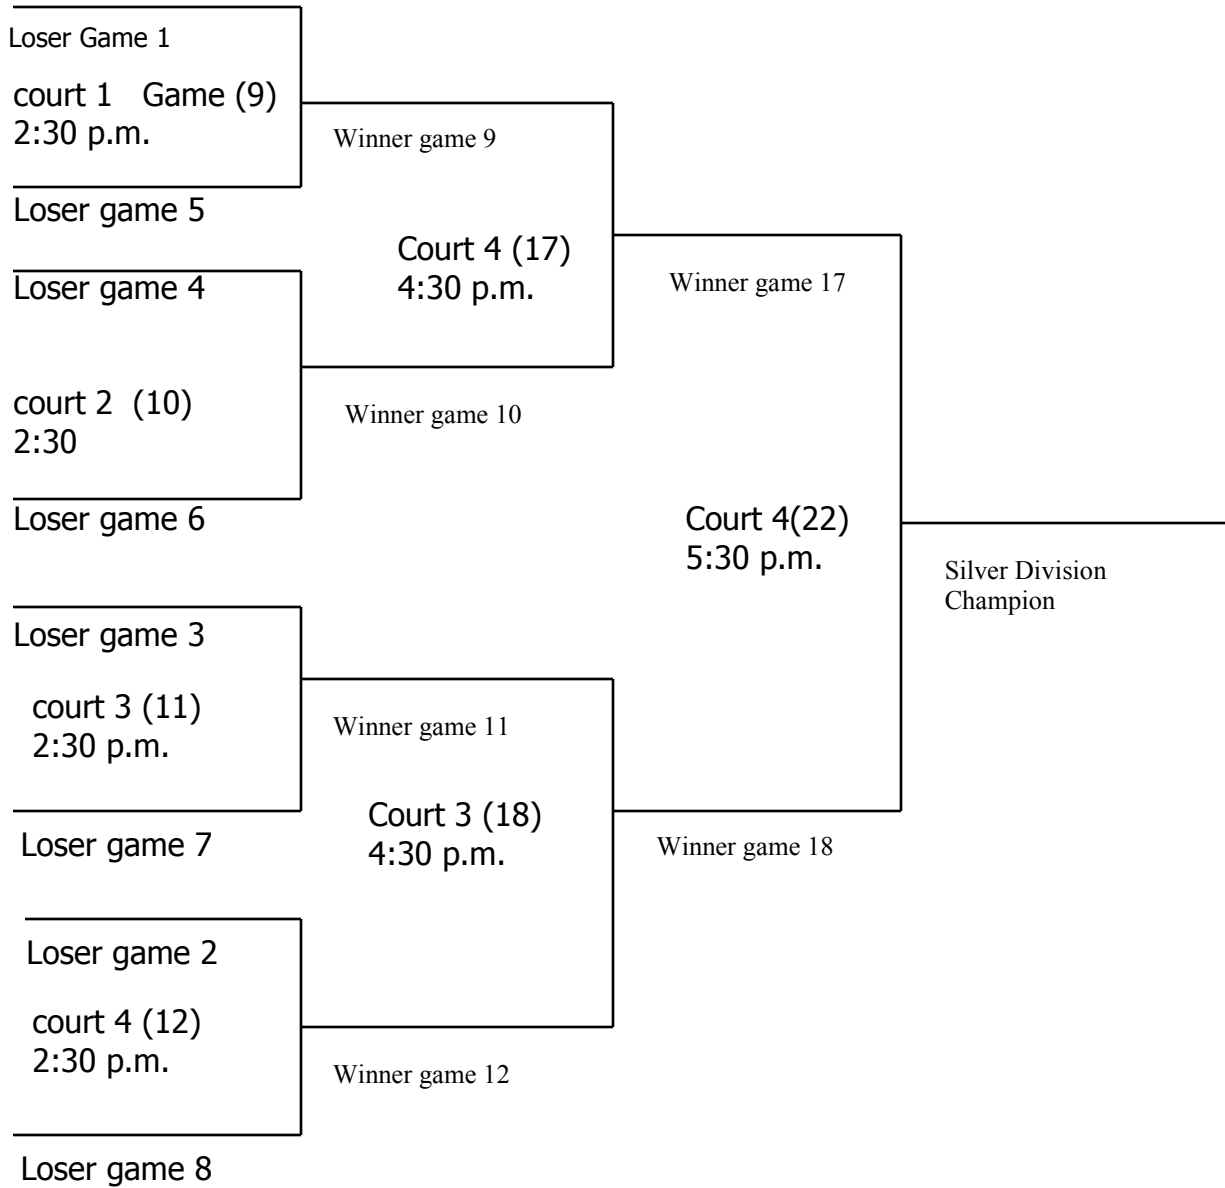

Championship Division—Silver Bracket @ Las Vegas H.S.

Referee Duties will be covered by LVHS

Copper Bracket @ Foothill H.S.

Losers must stay and referee the next match on their court.

5th PLACE Bracket Play @ East Tech and Harney MS