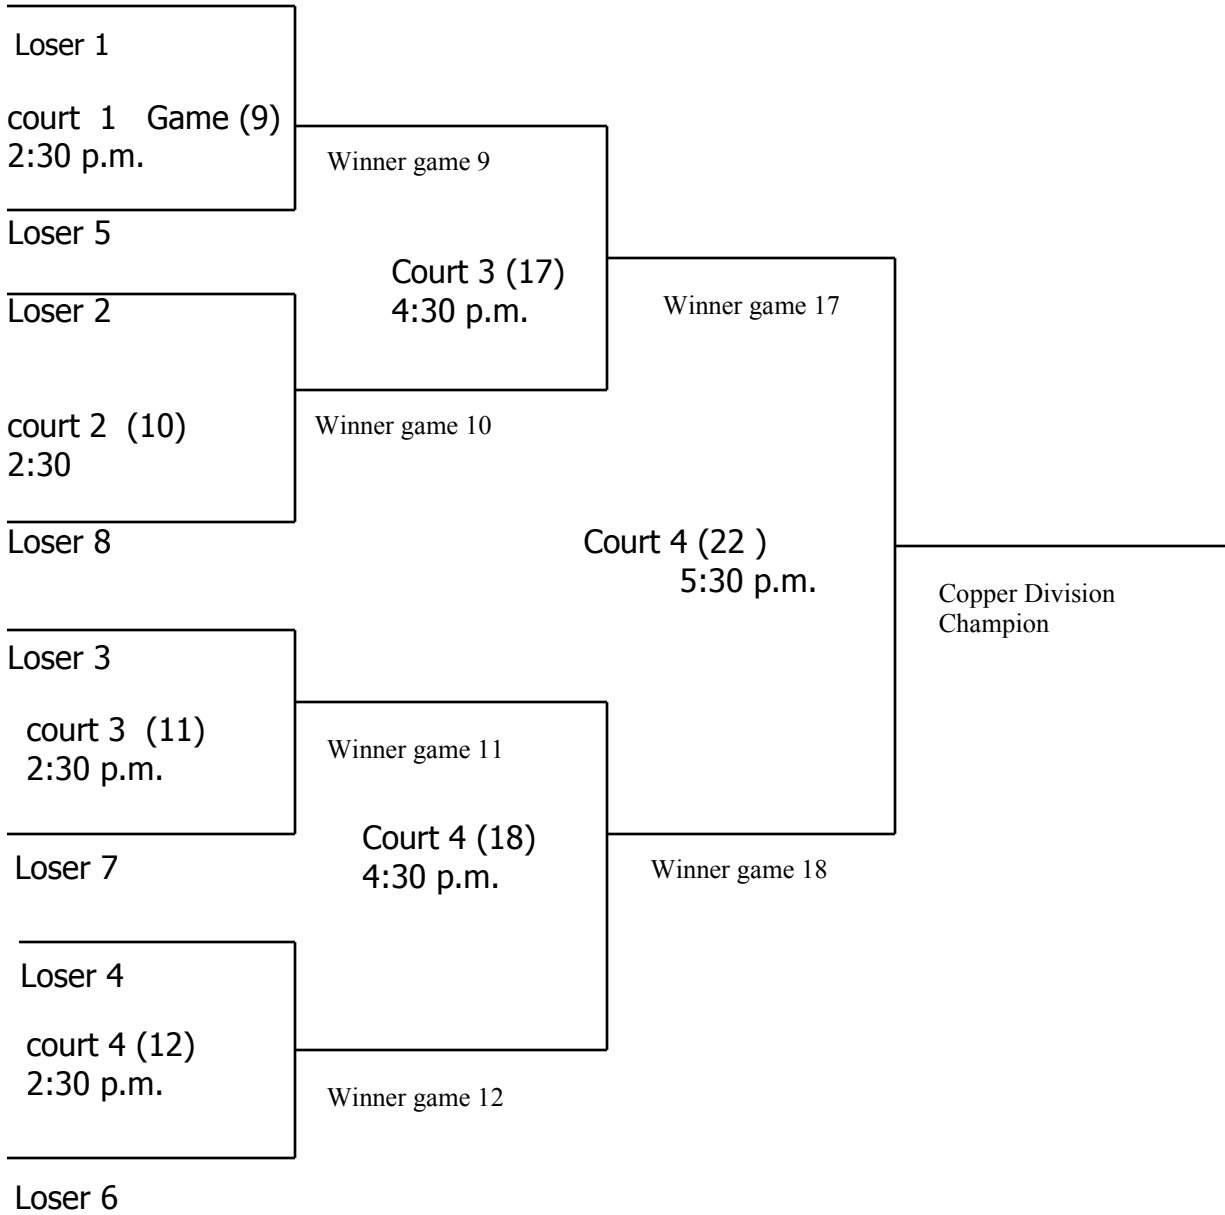

Championship Division—Silver Bracket @ Las Vegas H.S.

Referee Duties will be covered by LVHS

Copper Bracket @ Foothill H.S.

Losers must stay and referee the next match on their court.

5th PLACE Bracket Play @ East Tech and Harney MS