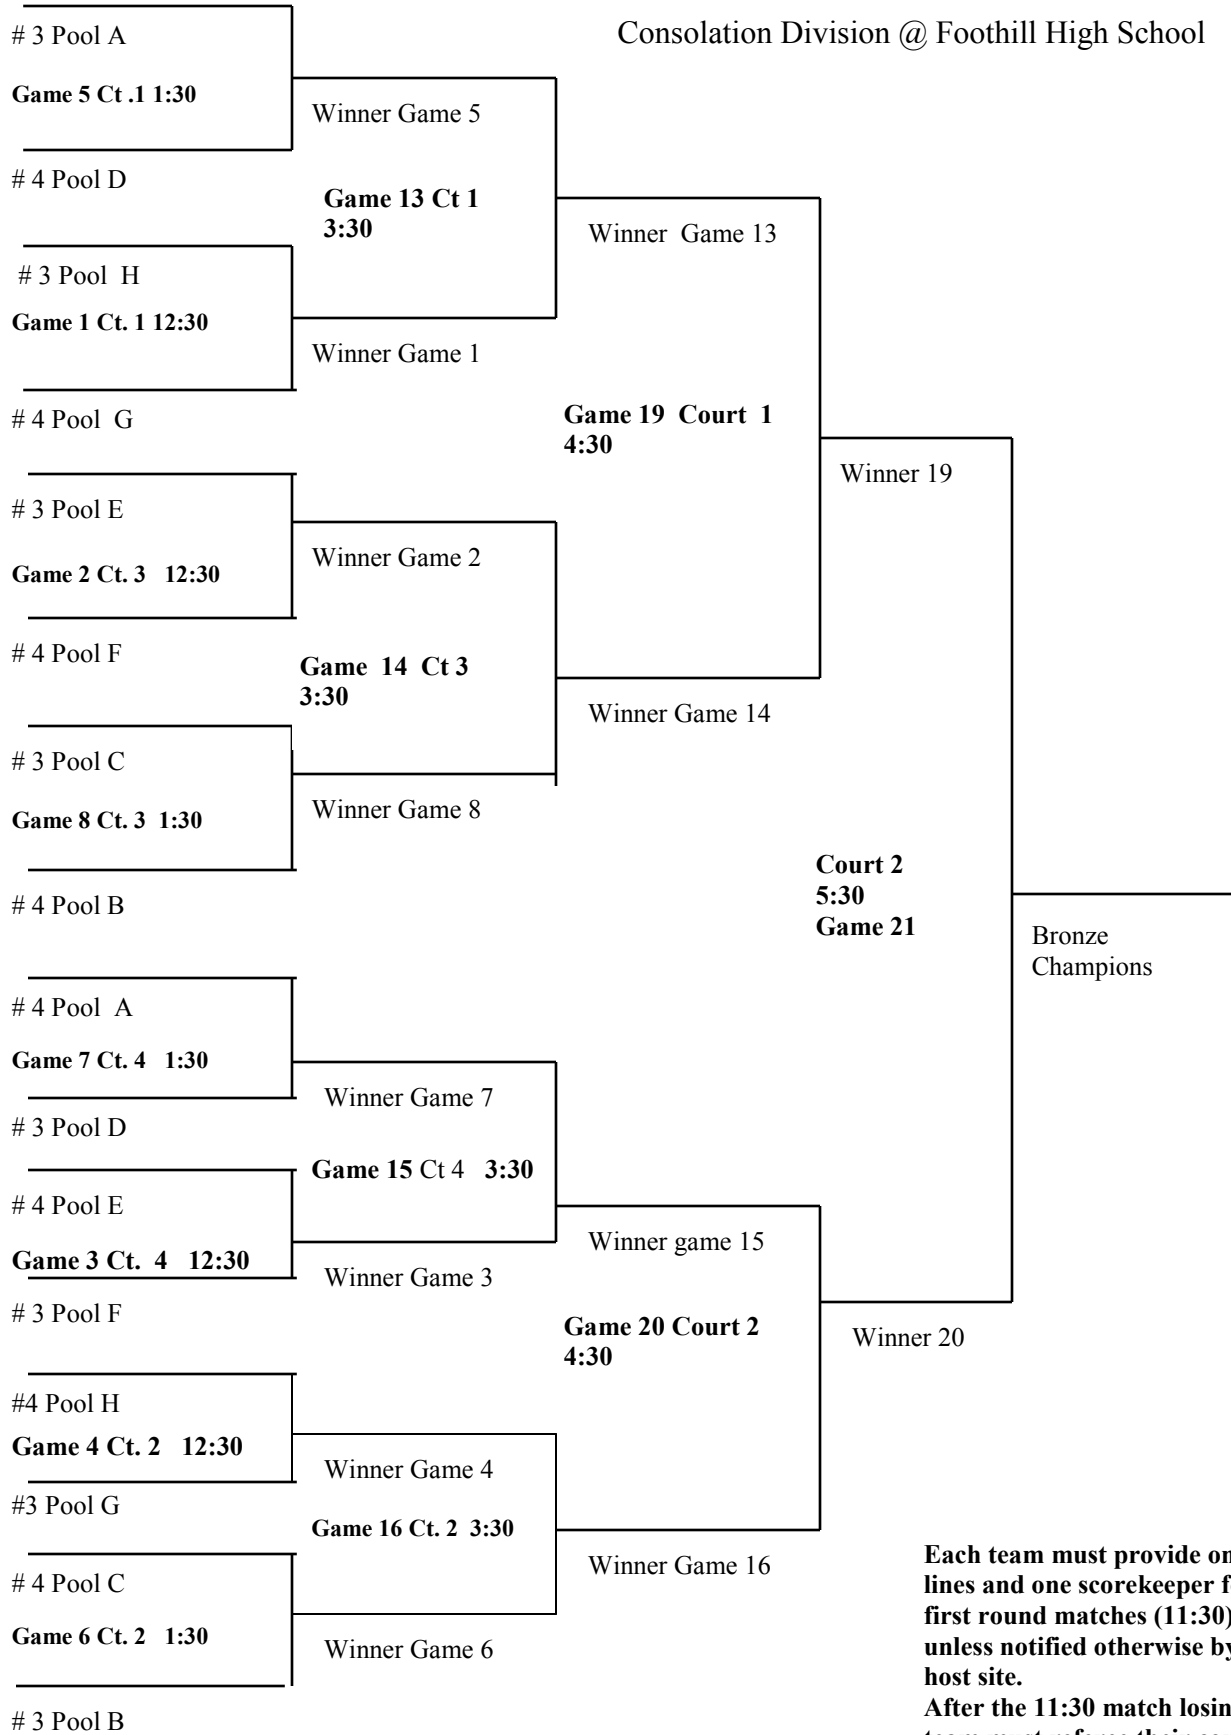

Consolation Division @ Foothill High School

**Each team must provide one lines and one scorekeeper for all first round matches (11:30) unless notified otherwise by the host site. After the 11:30 match losing team must referee their court.**