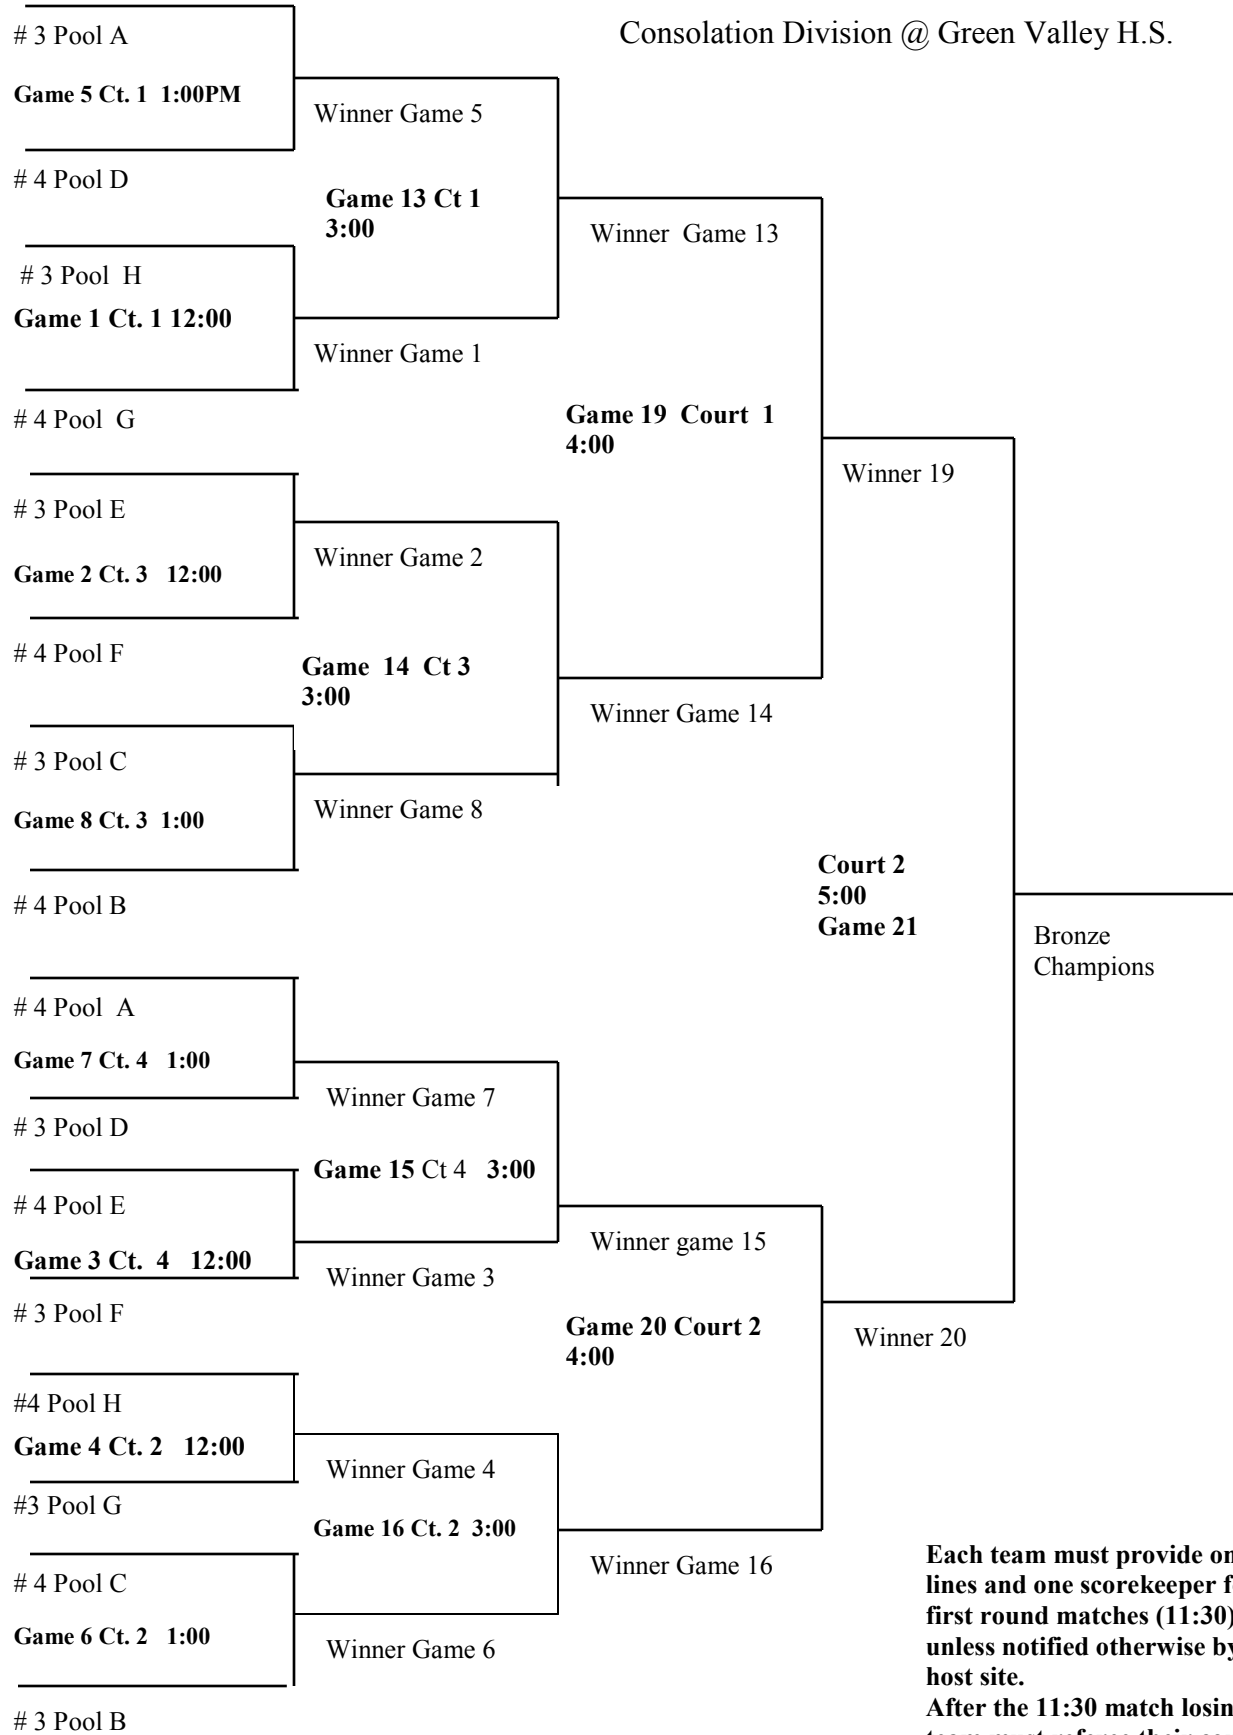

Consolation Division @ Green Valley H.S.

**Each team must provide one lines and one scorekeeper for all first round matches (11:30) unless notified otherwise by the host site. After the 11:30 match losing team must referee their court.**